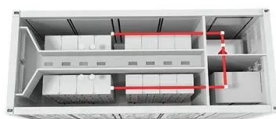

Simple and Motorized Mechanisms Base Set (Simple & Powered)

Brand new in original box, real picture, plastic box was opened to check content, all bags are still sealed, do not hesitate to ask me for additional pictures.