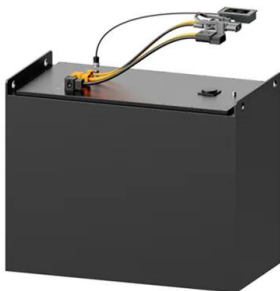

# 9686 solar container car

## 9686 solar container car

---

### Simple and Motorized Mechanisms Base Set (Simple & Powered)

Brand new in original box, real picture, plastic box was opened to check content, all bags are still sealed, do not hesitate to ask me for additional pictures.

## LEGO Steering Car (9686) - Prof. Bricks

LEGO Steering Car (9686) Driving and steering with a single motor This Steering Car is built with the parts from the LEGO Education Simple and Powered Machines set #9686. This car features a ...