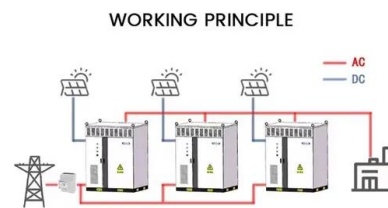

Selection & reference guide Solutions for photovoltaic ...

ABB, a partner and supplier for OEMs, installers and system integrators Thanks to its wide range of circuit protection and disconnect products and technologies, ABB is able to offer the best solutions ...