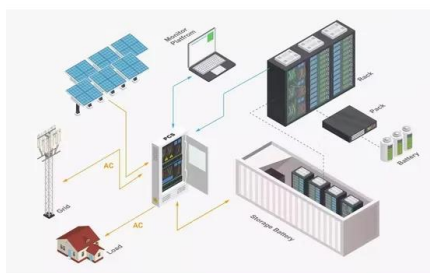

Warranty* BMS 10y, Optional 25 year. @100% DOD 1C charge and discharge. Low Voltage. 12V modules, with 24 or 48v prewired Cabinet.

Adaptiphy Overview , SignalHire Company Profile

Adaptiphy is an R& D and manufacturing of NextGen Battery technology. We aim to create solutions that are geared for life time use. Reducing energy dependency and our carbon footprint.

Presentation

What sets it apart is our patented cableless magnetic interconnect - no tools needed, just insert and let the magnets do the work. Experience a future-proof, truly modular, and portable energy solution that ensures uninterrupted power whenever ...

TAX FREE

Product Model
HJ-ESS-215A(100KW/215KWh)
HJ-ESS-115A(50KW 115KWh)

Dimensions
1600*1280*2200mm
1600*1200*2000mm

Rated Battery Capacity
215KWH/115KWH

Battery Cooling Method
Air Cooled/Liquid Cooled