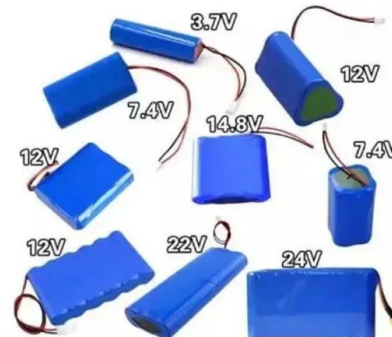

Agro-Industrial Parks , Sustainable Industrial Park ...

Typically located in agriculture and agribusiness growth corridors, agro-industrial parks connect smallholder farmers with the demand side of the value chain. This ...