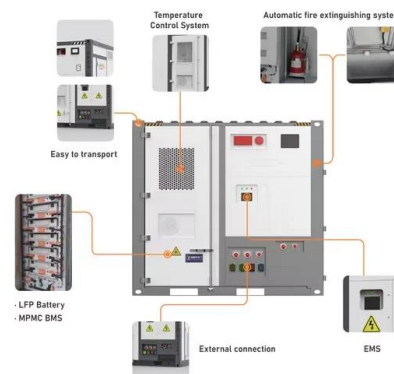

Amazon : ALLPOWERS R3500 Portable Power Station, 3200W ...

Buy ALLPOWERS R3500 Portable Power Station, 3200W 3168Wh LiFePO4 Portable Home Battery, 0-100% in 2 Hrs, 5 AC with 30A RV Outlets, UPS Solar Generator for Outdoor Camping, RV, Home Backup: Generators - Amazon FREE DELIVERY possible on eligible purchases

ALLPOWERS R3500 Home Backup Power Station 3200W 3168Wh

The ALLPOWERS R3500 Smart Home Energy Kit is a revolutionary integrated plug-and-play power solution designed especially for OFF-GRID BUILDS and DO-IT-ALL TRAVEL VEHICLES. It is the apex of smart energy management for both home backup and outdoor power supply.