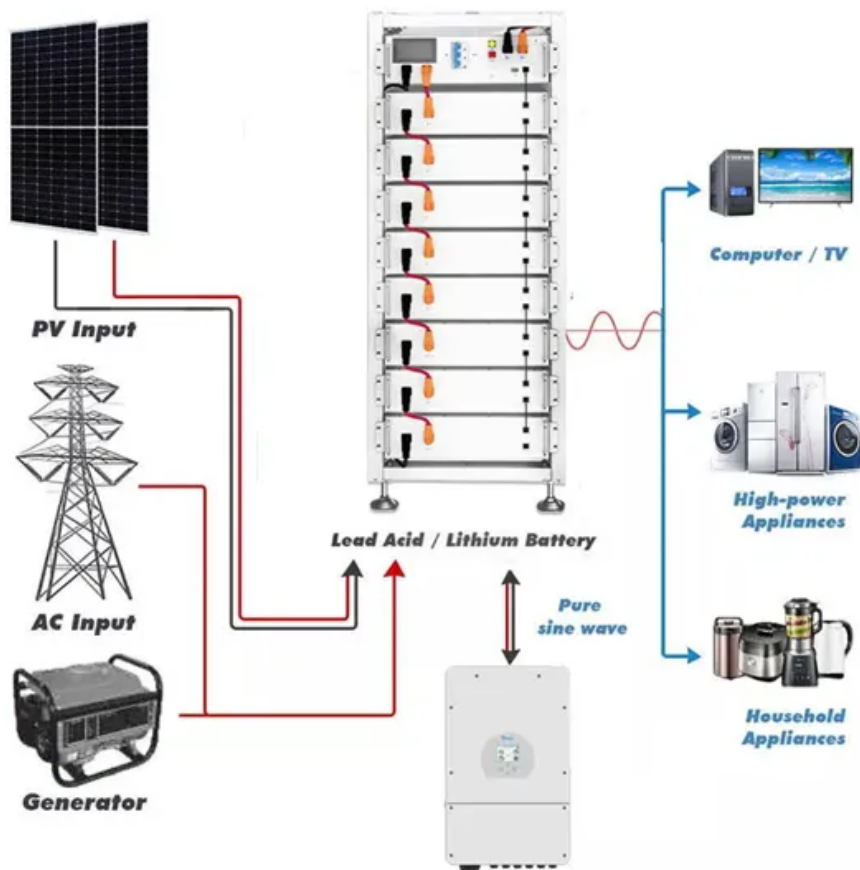

Aluminium electrical cabinet Luxembourg