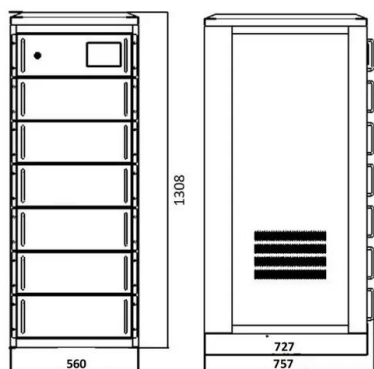

Outdoorbox 12.35 AV , Rebelcell , Portable energy for outdoor use

Compact, robust and lightweight Outdoorbox 12.35 AV. Thanks to its robust, impact-resistant and waterproof casing, this Outdoorbox is ideal for use in kayak, belly boat and carp fishing. The 12.35 AV Outdoorbox has an integrated 12V35 Ah lithium battery - 432Wh, weighs only 3.7Kg and features a digital charge status indicator.