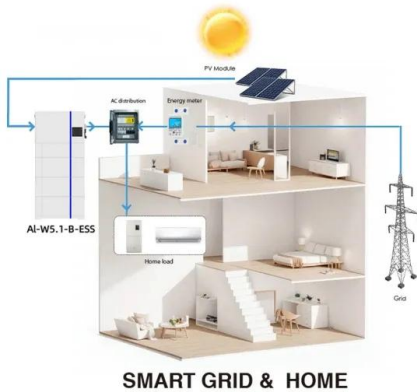

Azerbaijan nabtesco europe

Azerbaijan nabtesco europe

Nabtesco Precision Europe 2024: Challenges and perspectives

Nabtesco Precision Europe has had a challenging and eventful year. The precision gear specialist is a long-time partner in the development of innovative drive and gear solutions and is instrumental in promoting technological process through automation. The quality provider looks back on the year 2024 with mixed feelings.