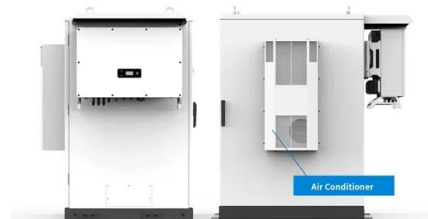

Solaria Nishitetsu Hotel Taipei Ximen|Hotel in Taiwan ...

Located in the trendy Ximending District, a hub of food, fashion, and culture, this hotel offers an ideal location for both tourists and business travelers. Within walking distance to Taipei Main Station, the heart of Taiwan, this hotel boasts ...

Solaria Nishitetsu Hotel Taipei Ximen|Hotel in Taiwan [Official]

Located in the trendy Ximending District, a hub of food, fashion, and culture, this hotel offers an ideal location for both tourists and business travelers. Within walking distance to Taipei Main Station, the heart of Taiwan, this hotel boasts excellent access to transportation.