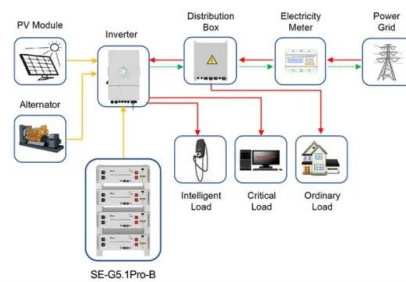

Battery swap system

Battery swap stations allows motorcycle drivers to swap their used-up batteries with fully charged ones. And a battery swap system is an advance technology that can support and manage the battery swap station. Of ...

Application scenarios of energy storage battery products