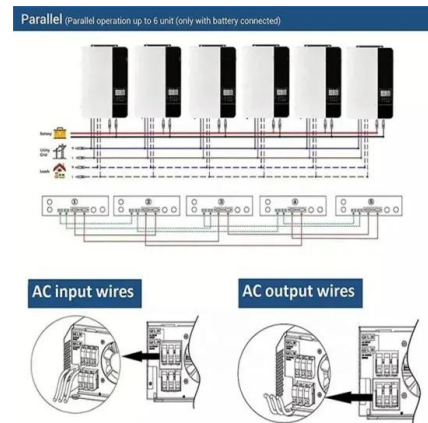

Biomass Thermal Power Plant Gouvy Belgium

BERTSCH energy Power Plants Process Equipment TRADITION, QUALITY, KNOW-HOW. SINCE 1925. Biomass Thermal Power Plant Gouvy Belgium Reference Sheet » Biomass fired power plant with grate firing