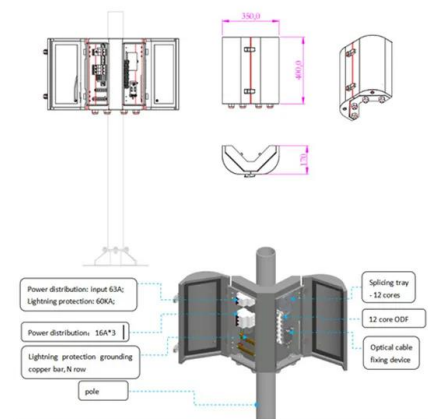

Products and Equipment from Bertsch Energy GmbH & Co KG

Our systems use the energy in the production processes of hydrogen, carbon monoxide, methanol, ammonia, urea and sulphuric acid to generate hot steam and to heat process gas and combustion air. We have decades of experience in delivering thermo-technical and structural calculations, construction details and the complete prefabrication of heat

Fast 140 Millionen Verbindlichkeiten: Pleite im Anlagenbau

In Vorarlberg steht eine Sparte der Bertsch Group vor der Insolvenz: Die Bertsch Energy hat am Landesgericht Feldkirch Antrag auf ein Konkursverfahren eingereicht, ...

Bertsch Energy GmbH & Co KG

Find company research, competitor information, contact details & financial data for Bertsch Energy GmbH & Co KG of Bludenz, Vorarlberg. Get the latest business insights from Dun & ...