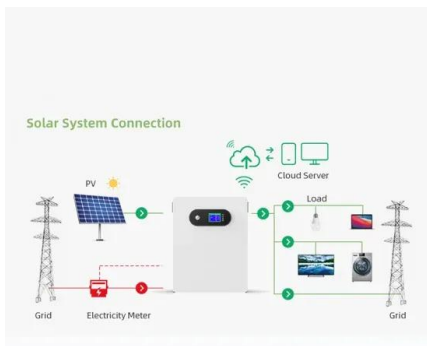

BELGRADE OUTDOOR SOLAR CONTAINER CABINET

Protect your solar batteries with AZE Telecom's weatherproof battery enclosures. Explore durable outdoor 12v battery storage, pole-mounted battery boxes, and wall-mounted enclosures designed for ...

Serbia Electric Plug Types: Which Adapter Will You Need In Belgrade?

Conclusion Knowing the electric socket types and whether you need an adapter can save you a lot of hassle during your trip to Serbia. Make sure to pack the right adapters and converters to keep your ...

BELGRADE HOME ENERGY STORAGE PLUG FACTORY , Solar ...

A lead carbon battery is a type of rechargeable battery that integrates carbon materials into the conventional lead-acid battery design. This hybrid approach enhances performance, longevity, and ...