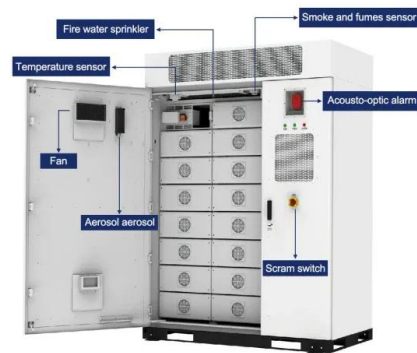

Maximiere deine Solarenergie mit dem SunLit BK215

Der SunLit BK215 ist der ideale Stromspeicher für dein Balkonkraftwerk. Mit seiner modularen Bauweise und einer Kapazität von bis zu 2150 Wh kannst du überschüssigen Strom effizient speichern und später nutzen. Der Speicher unterstützt bis zu 8000 Ladezyklen, was bei einer Entladung von 80 % einer Lebensdauer von rund 15 Jahren entspricht.