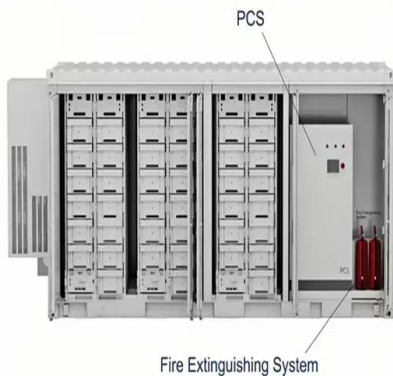

Maximiere deine Solarenergie mit dem SunLit BK215

Der SunLit BK215 ist der ideale Stromspeicher für dein Balkonkraftwerk. Mit seiner modularen Bauweise und einer Kapazität von bis zu 2150 Wh kannst du überschüssigen Strom effizient speichern und später nutzen. Der Speicher unterstützt bis zu 8000 Ladezyklen, was bei einer Entladung von 80 % einer Lebensdauer von rund 15 Jahren entspricht.