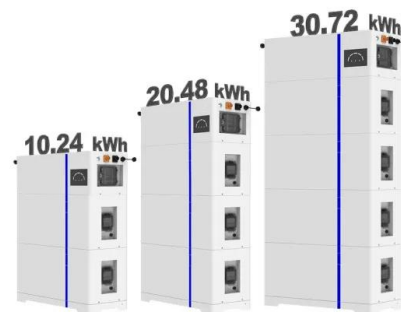

AC180P Portable Power Station

This product is not suitable for providing electrical service for equipment and machines that are highly dependent on the reliability of electrical power supply and that involve personal safety, such as ...

ESS

AC180P Portable Power Station

JUST POWER ON 05 Always turn off the power source before starting any electrical work. Do not clean the unit with water. Do not disassemble, modify, tamper with or repair the unit on your own. Regularly ...