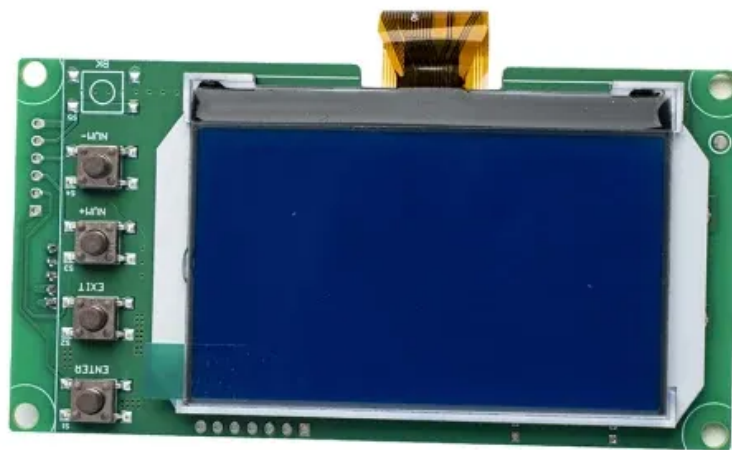

Bluetti solar container power supply disassembly

Bluetti solar container power supply disassembly

User Manual

About the solar panel (not included)
(1)Manufacturer and model of the solar panel
(2)Output voltage of the solar panel (3)Output power of the solar panel (4)MPPT output voltage of the solar panel ...

 LFP 12V 200Ah

17.0303.0352-03 BLUETTI AC200P

The BLUETTI AC200P sets the DoD to 90%, which means that 90% of the capacity is available to power your device, while the reserved is used to protect the battery from over-discharging.