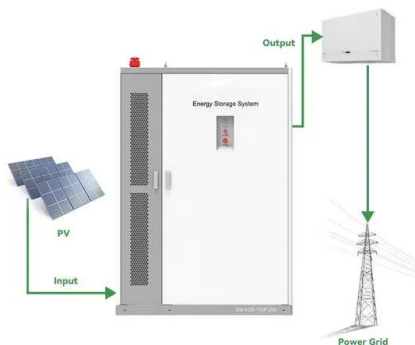

Botswana to Launch First Utility-Scale Battery Energy

The World Bank Group has approved plans to develop Botswana's first utility-scale battery energy storage system (BESS) with 50MW output and 200MWh storage capacity. The World Bank will support the 4-hour duration BESS via a loan of US$88 million.