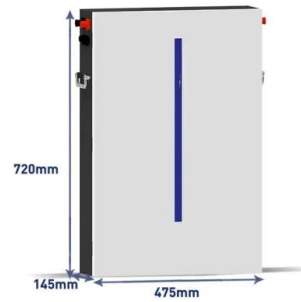

## ENERGY STORAGE SCALE BOTSWANA SOLAR POWER

This article explores storage cabinet components and their versatile energy management applications, especially in grid/renewable integration. It details maritime export procedures - shipping filings, ...