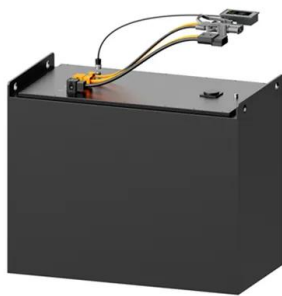

Be_Hold by Haworth

Perforated metal, an expansive finishes palette, fabric-wrapped backs, wood tops, open shelving, lockers, and sliding cabinets are only a few of the elements that help Be_Hold create functional spaces with an individual personality.