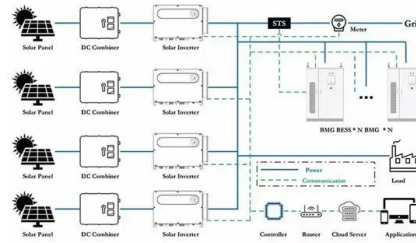

As part of the Cabana Lounge sofa system, islands offer flexibility in design and an a

51.2V 150AH, 7.68KWH

M Series

Cabinets The M Series Storage is manufactured to the highest quality and sustainability standards. All Haworth Storage is tested to BIFMA (Business and Institutional Furniture Manufacturer's Association) standards of workplace safety and quality.

Be_Hold , Cabinets , Haworth Europe

Haworth's Be_Hold office storage range was designed in collaboration with Patricia Urquiola to elevate your everyday work experience. From open shelves and cupboards to private lockers ...