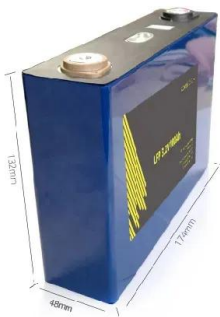

products designed to ...