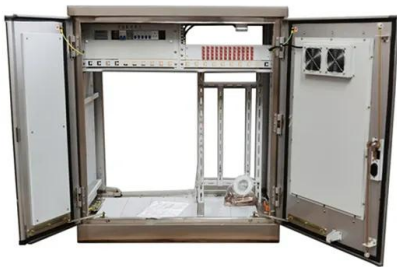

BYD Battery-Box Premium Quick Start Guide

The battery system is for residential and works with a photovoltaic system. It is a 48V Li-ion battery storage system, with the control module on itself. It could be operated in on-grid mode with compatible inverters. The system should be operated together with Battery-Box Premium LV BMU. The overall system

Eft-Systems

As the official European partner of BYD BatteryBox since its launch in 2015, EFT (Energy For Tomorrow) is at the forefront of the energy transition. Being the primary contact point for all BatteryBox installers in Europe, we are there every step of the way, from the first installation to the product's end-of-life. We provide unparalleled support,

BYD BATTERY-BOX PREMIUM LVL MINIMUM CONFIGURATION LIST V1

EFT-Systems GmbH Alps Power Pty Ltd EFT-Systems GmbH Global Sales: batteryboxgrp@byd
Global Service: bboxservice@byd info@eft-systems service@alpspower USservice@eft-systems Version V1.4; Update: 2020-12-10