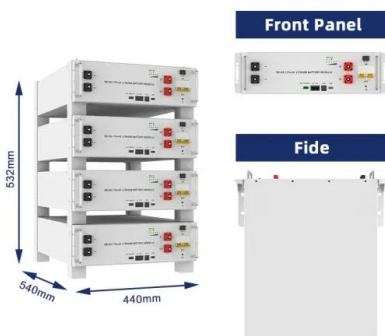

Anker SOLIX C800 Portable Power Station with 200W Solar ...

Shop Anker SOLIX C800 Portable Power Station with 200W Solar Panels, 1200W (Peak 1600W) Solar Generator, Full Charge in 58 Min, 768Wh LiFePO4 Battery for Outdoor Camping, RVs, Road Trip, and Power Outages. Free delivery on eligible orders of £20 or more.