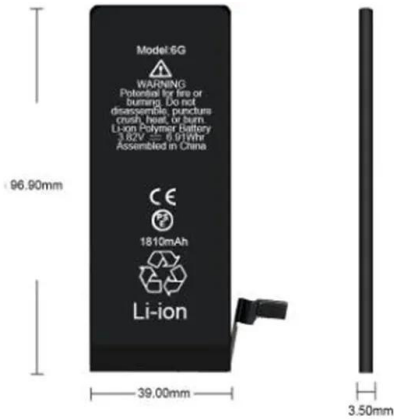

power limitations with 1600W SurgePad technology.

Anker SOLIX C800 Portable Power Station, 1200W (Peak 1600W) ...

Shop Anker SOLIX C800 Portable Power Station, 1200W (Peak 1600W) Solar Generator, Full Charge in 58 Min, 768Wh LiFePO4 Battery for Outdoor Camping, RVs, Road Trip, and Power Outages (Optional Solar Panel). Free delivery on eligible orders of £20 or more.

Anker SOLIX C800 Plus Portable Power Station with 200W Solar ...

Anker SOLIX C800 Plus Portable Power Station with 200W Solar Panels, 1200W (Peak 1600W) Solar Generator with Camping Lights, 768Wh LiFePO4 Battery for Outdoor Camping, RVs, Road Trip, Power Outages

Anker SOLIX C800 Portable Power Station (A1753)

Anker SOLIX,XT-60PV(3m)? ,Anker?