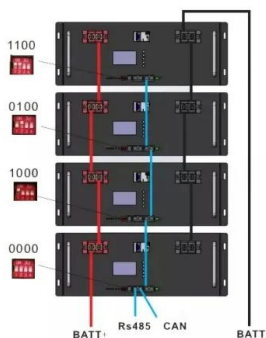

CCL Components Ltd Information

CCL Components Ltd is an award winning UK based technical wholesaler supplying Solar, Battery Storage, EV Charging, Off-Grid Power and Renewable Heating. We pride ourselves on being able to give our customers quality technical advice and support.