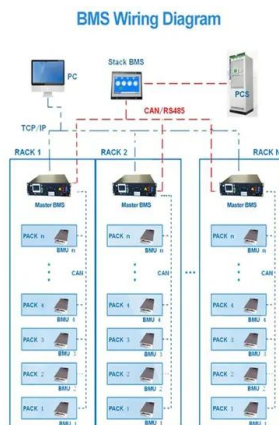

CCL Components Ltd , Findtheneedle , Company Profile

Originally established in 1997, CCL Components have been providing high quality power solutions to numerous market sectors, building a long history of satisfied customers. CCL Components

...

CCL COMPONENTS LTD. more information

CCL COMPONENTS LTD. - Free company information from Companies House including registered office address, filing history, accounts, annual return, officers, charges, business activity

CCL Components

CCL Energy Group consists of CCL Components Ltd in the UK, CCL Solar B.V. in the Netherlands and Firefly Hybrid Power in the UK. CCL Components supply power solutions into many different market sectors; Off-Grid, Renewable - Solar & Wind, Telecom, Marine, Industrial, Automotive, Supply Chain, Military and many more.

TAX FREE

Product Model
HJ-ESS-215A(100KW/215KWh)
HJ-ESS-115A(50KW 115KWh)

Dimensions
1600*1280*2200mm
1600*1200*2000mm

Rated Battery Capacity
215KWH/115KWH

Battery Cooling Method
Air Cooled/Liquid Cooled

CCL Components Ltd Information

CCL Components Ltd is an award winning UK based technical wholesaler supplying Solar, Battery Storage, EV Charging, Off-Grid Power and Renewable Heating. We pride ourselves on ...