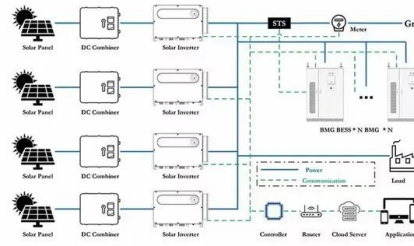

ESS Case Studies and Examples by Topic , PDF

This document provides a comprehensive but not complete list of examples and case studies to know for the IB Environmental Systems and Societies exam across several topics: Topic 1 lists examples of systems at different scales that students should be able to identify inputs, outputs, processes, transfers, transformations and storages of matter