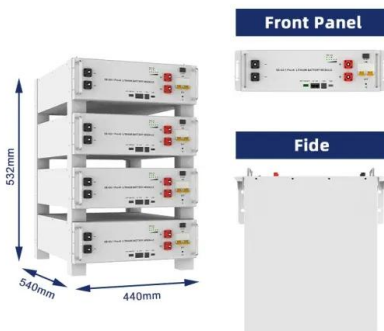

Clayton Power

Clayton Power produce some incredibly versatile power systems that keep you powered up and ready for anything, anywhere, at any time! No. 1 supplier of high quality VW Transporter parts, styling & accessories for servicing, repair, modifying & campervan conversions !