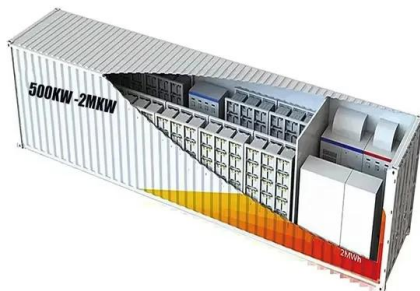

Pole-Type Base Station Cabinet , Efficient Energy ...

Discover the Pole-Type Base Station Cabinet with integrated solar, wind energy, and lithium batteries. Designed for seamless installation and remote monitoring, this energy-efficient cabinet ensures ...