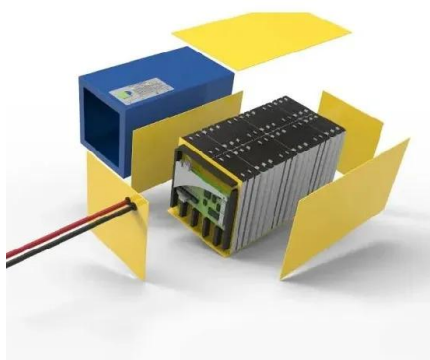

UNINTERRUPTED POWER FOR 5G BASE STATIONS HOW THE ...

What is the base station backup lead-acid battery
What are substation batteries?Substation batteries are large-scale energy storage units installed within electrical substations. Their primary purpose is to ...