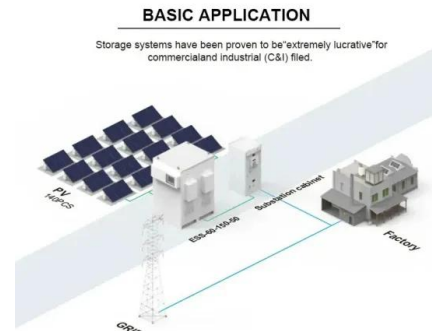

Outdoor Enclosure

Our outdoor enclosures are built to withstand critical weather, from rain and snow to dust and hot sun. They're even tough enough to resist vandalism. Your sensitive electronic equipment will stay safe and run reliably thanks to the enclosure's shock - ...