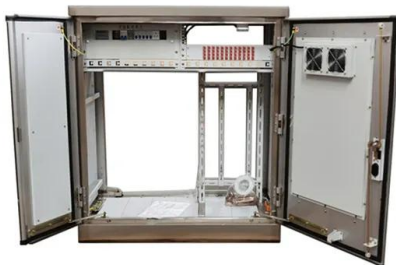

ALLPOWERS S2000 Pro Solar Generator with Panels ...

?Power 99% Home Appliances?: With excellent 2400W(surge 4000W) AC Output and 300W DC Output, ALLPOWERS S2000 Pro power station can power 2700W max Simultaneously, which will power almost all of ...