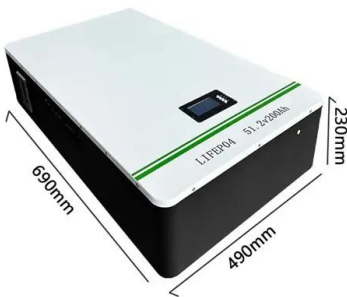

Need Some Holiday Spirit? Check Out These 14 Christmas Kitchen ...

White Kitchen Cabinet Christmas Decor. Ideogram. Kitchen Island Christmas Decor. Ideogram. I love using the kitchen island to showcase Christmas decor in the kitchen. Start by placing a statement centerpiece like a seasonal floral arrangement or a bowl filled with ornaments. Add a table runner with festive patterns for a layered look.