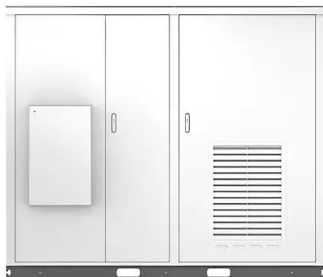

Amazon : Kitchen Island With Electrical Outlet

55" Movable Kitchen Island with Drop Leaf and Power Outlet, Rolling Island Cart w/Storage Cabinet, Island Table on Wheels for Kitchen w/2 Drawers, Spice Rack, Towel Bar, Garage Hook, Black

Amazon : Electrical Cabinet Key

Shappy 2 Pack Electric Cabinet Panel Keys Gas Meter Keys Water Key Utility 4-way Keys for Multi-application, Black. 4.6 out of 5 stars. 1,333. 300+ bought in past month. $6.99 $ 6. 99 ($3.50 $3.50 /Count) List: $7.99 $7.99. Arrives before Christmas Only 8 ...

Solar

Kitchen Lifts

Lift Up Kitchen Cabinets. Elevate Your Kitchen Experience: Explore the Wonders of Tono Motorized Lift-up Kitchen Systems. Introduction. Imagine stepping into your kitchen and with a simple press of a button, your cabinets effortlessly glide downwards to a comfortable reach.

Electrical Cabinet Cooling System - Thermal Edge

After an electrical cabinet cooling solution has been installed, it's easy to forget about it, especially if little or no [...] Learn More; The Cabinet Cooling System Choice: How to Ensure Success. The best time to consider cabinet cooling system options is during the cabinet design stage. Crucial decisions that affect heat [...]