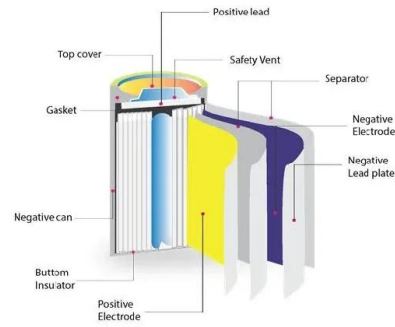

Enerblu Cogeneration

Enerblu è in grado di fornire isole cogenerative complete e completamente tele-assistite da remoto dal nostro service gestendo tutti i principali vettori termici quali acqua calda, fredda (condizionamento e refrigerazione) e surriscaldata, vapore, olio diatermico, aria calda.

Ener Blu COGENERATION , Sogecom

Enerblu Cogeneration, progetta e costruisce una gamma di cogeneratori che fissano nuovi standard di riferimento in termini di prestazioni e di affidabilità, per garantire risparmio ...

Home · Enerblu

Scopri i prodotti Enerblu. Biogas. Cogenerazione. 50-1000 kWe. Grande. Grande. Cogenerazione. 600-2700 kWe. Media. Cogenerazione. 120-500 kWe. Fissa un appuntamento. Enerblu Srl Via Enrico Fermi, 6 - interno 1. 36045 - ...