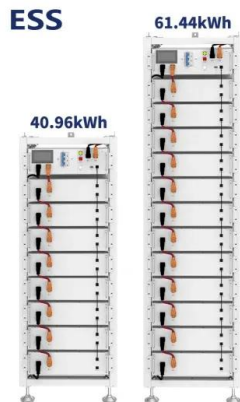

interlocked, cord-connected solutions since 1995, ESL Power Systems, Inc. applies its technical expertise and innovative designs to facilitate the ...