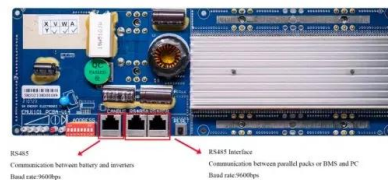

PSW Modules

PSW Modules is a leading engineering company with extensive track record and has specialized on design and production of custom modules solutions to the maritime, on- and offshore based industry. Our services range ...