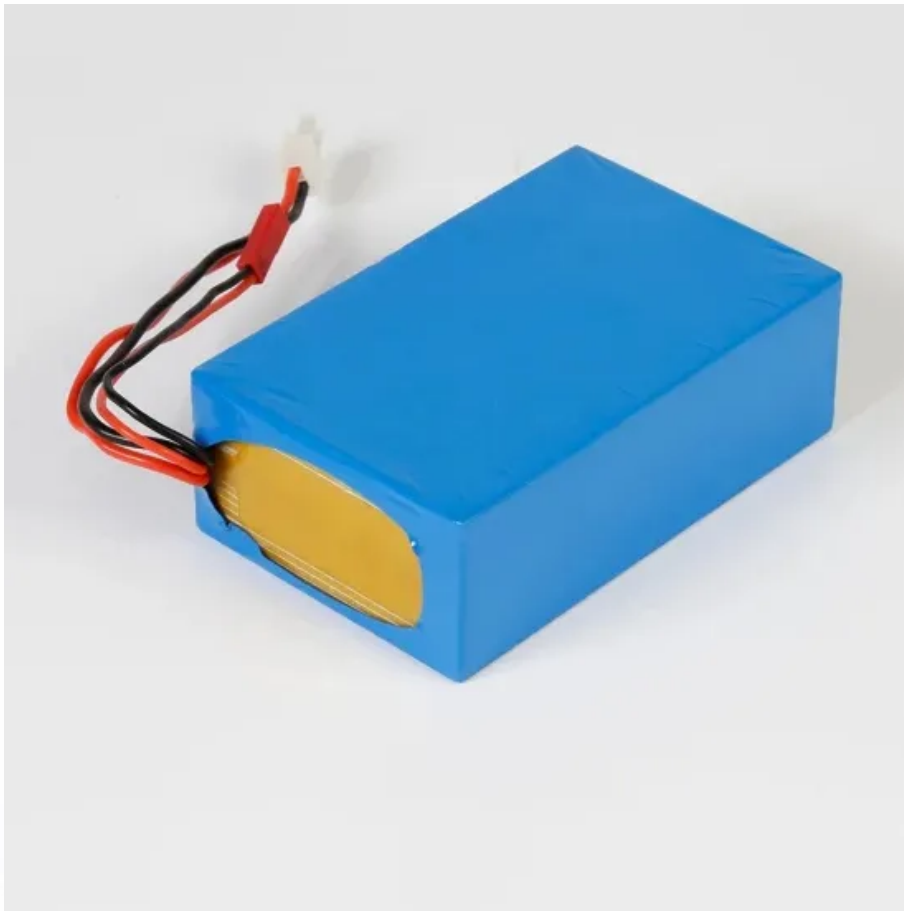

Gxt5 ebc72vrt2u Serbia

Gxt5 ebc72vrt2u Serbia

GXT5-EBC72VRT2UE Vertiv Liebert GXT5 3kVA & Edge 2.2-3kVA ...

The high power efficiency of the Vertiv Liebert GXT5 single-phase UPS makes it ideal for protecting critical infrastructure in both centrally managed and Edge network applications. When extended, uninterrupted power is required, scalable runtime options with corresponding external battery cabinets provide added flexibility.

GXT5-EBC72VRT2U

The Vertiv Liebert GXT5-EBC72VRT2U is a hot-swappable, lead-acid UPS battery cabinet designed for use with Liebert GXT5-3000LVRT2UXL UPS system. Its new auto detection feature makes installation easy and fast ensuring the UPS configuration is complete and accurate for the solution installed.

GXT5-EBC72VRT2U, Liebert® External Battery for 72V ...

The Vertiv(TM) Liebert® GXT5-EBC72VRT2U is a hot-swappable, lead-acid UPS battery cabinet designed for use with Liebert GXT5-3000LVRT2UXL UPS system. Its new auto detection feature makes ...

Liebert GXT5 72V External Battery Cabinet GXT5-EBC72VRT2U

The Vertiv Liebert GXT5-EBC72VRT2U is a hot-

swappable, lead-acid UPS battery cabinet designed for use with Liebert GXT5-3000LVRT2UXL UPS system. Its new auto detection feature makes installation easy and fast ensuring the UPS configuration is complete and accurate for the solution installed.