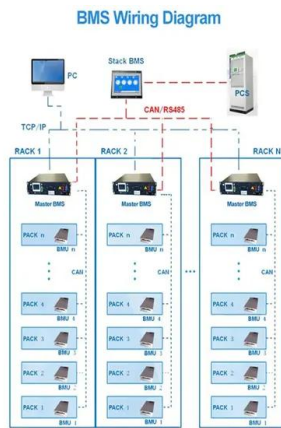

Contact Us

For catalog requests, pricing, or partnerships, please visit:
<https://www.fundacja64.pl>