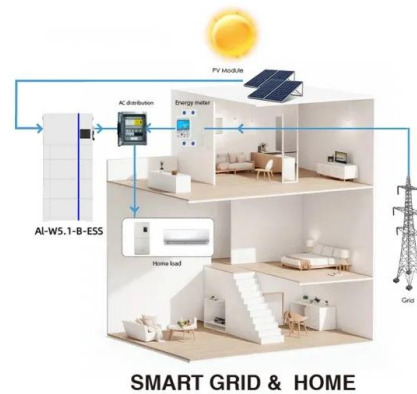

Solar!Hello, Mbabane , Eswatini

We offer a comprehensive range of solar services, ensuring a seamless transition to solar energy for your home or business. Residential Discover our tailored solar solutions designed to meet the unique energy needs of your home, providing ...