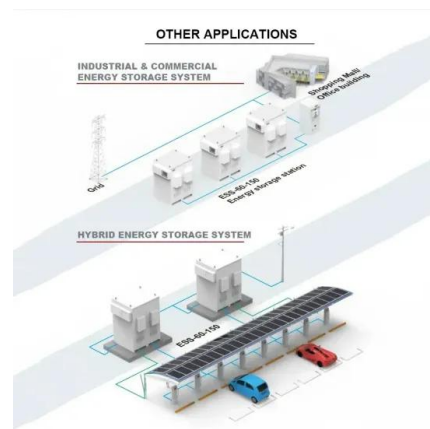

HinaEss Hi-5 5.1kwh Lithium Phosphate battery

Experience unrivaled performance and reliability with the Hina ESS 5.12kWh Lithium Battery Hi-5. This cutting-edge energy storage solution is designed to empower your solar setup with efficiency and safety in mind.