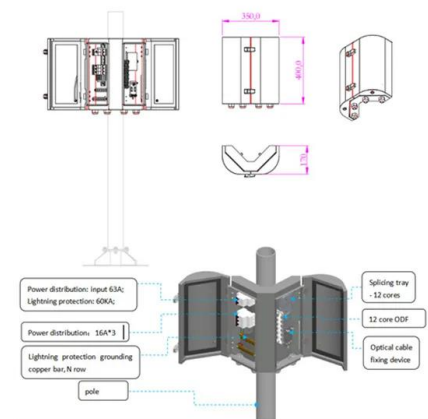

exceptional cycle life, with a rated cycle life of up to 6,000 cycles.