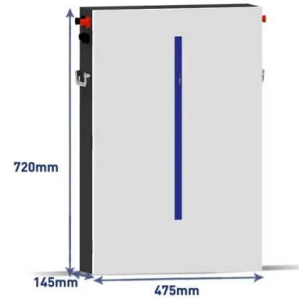

station generator adopt handle design, and very little weight, which make it easy to carry. 99Wh power station for camping, off grid adventures, RV trips, overnight fishing trips.