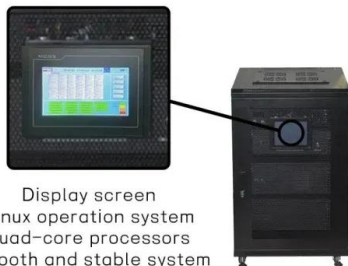

Genshin impact how to fixed storage device and energy data transfer

in this video i will show you guys how to active the storage device in Genshin Impact, follow the steps and you should be good to go.
#genshinimpact #genshin

Display screen
Linux operation system
quad-core processors
smooth and stable system

Tutorial/Fixed Storage Device and Energy Transfer ...

Storage devices can provide energy to Transfer and Research Terminals. Pick up a portable storage device and put it next to a terminal that has stopped functioning ...

All 15 Stabilizer Locations and HOW to do them , Genshin Impact 4.1

Genshin Impact 4.1 , "Treachorous Light of the Depths" Hidden Quest Guide with Achievement
Use YOIMIYA for "Undocumented Feature"
Hidden Achievement in Genshin Impact 4.1