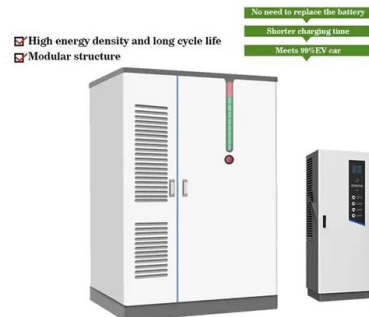

Fixed Storage and Energy Transfer Device , Genshin Impact|Game8

The Fixed Storage and Energy Transfer Device are devices used to power Energy Transfer Terminals in Fontaine in Genshin Impact 4.1. Learn about Fixed Storage and Energy ...