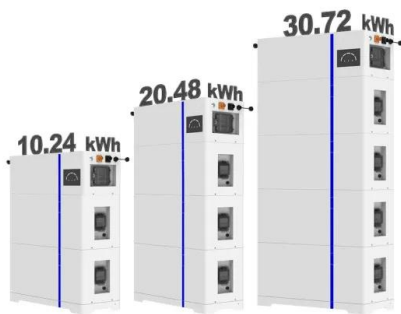

of new, high ...

ESS

Solar Farms: design & construction

Solar farm construction quality: solutions Solar farm MV facilities are an "extension" of the utility distribution system need "compatibility" Require consideration of utility's construction specifications ...

3+ Hundred Solar Panel Generative Ai Royalty-Free ...

Find 3+ Hundred Solar Panel Generative Ai stock images in HD and millions of other royalty-free stock photos, 3D objects, illustrations and vectors in the ...

- ☒ IP65/IP55 OUTDOOR CABINET
- ☒ WATERPROOF OUTDOOR CABINET
- ☒ 42U/27U
- ☒ OUTDOOR BATTERY CABINET

Solar Tech Facility Images, Pictures And Stock Photos

Download Solar Tech Facility stock photos. Free or royalty-free photos and images. Use them in commercial designs under lifetime, perpetual & worldwide rights. Dreamstime is the world`s largest ...