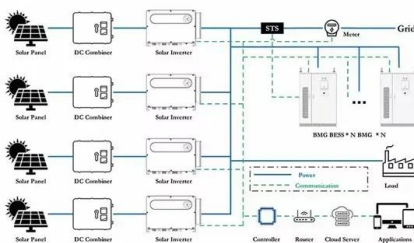

The Avalon Energy Storage System is made up of a stackable, slim designed High Voltage Battery that pairs with a High Voltage Inverter providing solar storage and backup power. Add the Avalon Smart Energy Panel to allow for full control over your backup power all from a ...

Solar Solutions

DCDB (DC Distribution Box), also referred to as AJB (Array Junction Box) or CB (Combiner Box), is installed between solar PV modules and the DC

side of the inverter. Protection devices such as DC Fuse (Over Current Protection Devices), DC Isolators, DC MCBs, DC SPDs are housed in ...

HUAWEI SOLAR INVERTER REVIEW

Solar log 1000 Heard and McDonald Islands The islands are part of the that includes several islands. In this cold climate, plant life is mainly limited to grasses, lichens, and . Low plant diversity reflects the islands' isolation, small size, severe climate, the short, cool growing season and, for Heard Island, substantial permanent ice cover.

Avalon Energy Storage System

The Avalon Energy Storage System is made up of a stackable, slim designed High Voltage Battery that pairs with a High Voltage Inverter providing solar storage and backup power. Add ...