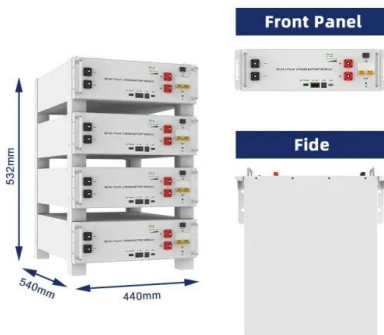

(: Heard Island and McDonald Islands,:HIMI),,1947 ,1997(?)?)