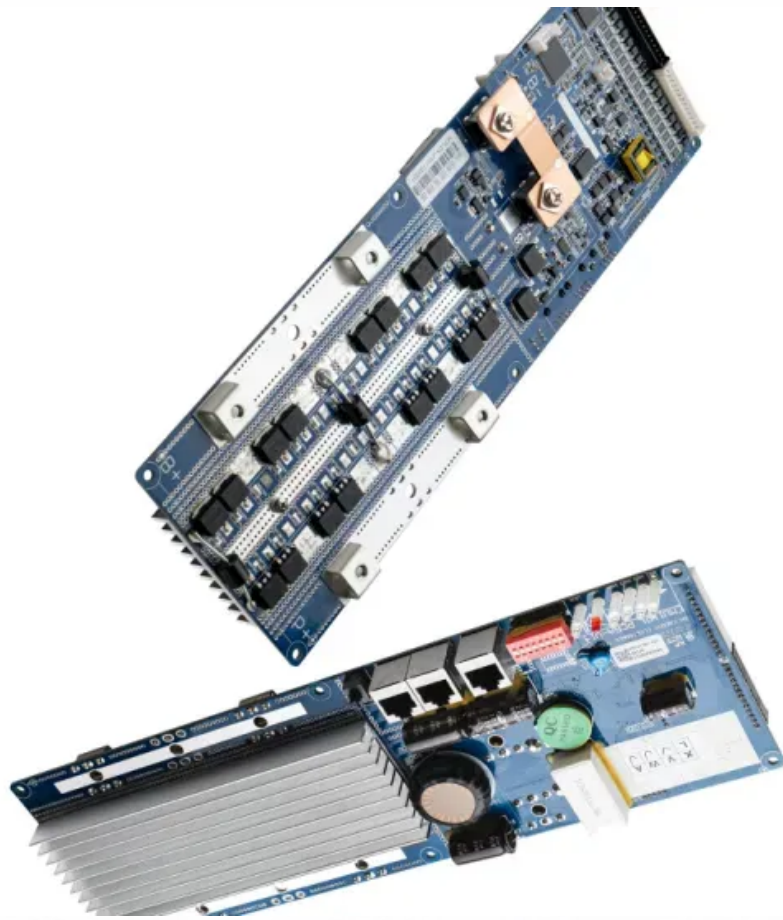

Iraq ieetek singo2000pro

Iraq ieetek singo2000pro

Powering Peace of Mind with IEETek Singo2000Pro Portable ...

The IEETek Singo2000Pro is at the forefront of innovation when it comes to portable energy storage thanks to its cutting-edge technology. This home backup system is equipped with several Battery Management System (BMS) precautions, as ...

Unleash Unmatched Power with IEETek's Singo2000Pro Portable ...

In the search for the best portable power station, IEETek emerges as the clear frontrunner with their revolutionary Singo2000Pro. As Thanksgiving approaches, individuals and households can express gratitude for IEETek's commitment to delivering unparalleled power solutions.

Discover the Best Portable Power Station: IEETek Singo2000Pro ...

When it comes to portable power, the IEETek Singo2000Pro stands head and shoulders above the competition. With its exceptional capacity, built-in wireless charger, ...

IEETek Singo2000Pro Portable Power Station / Solar Generator

Introducing the #IEETek #Singo2000Pro Portable Power Station - your ultimate power companion!

? With a robust battery capacity of 1920Wh and an impressive A