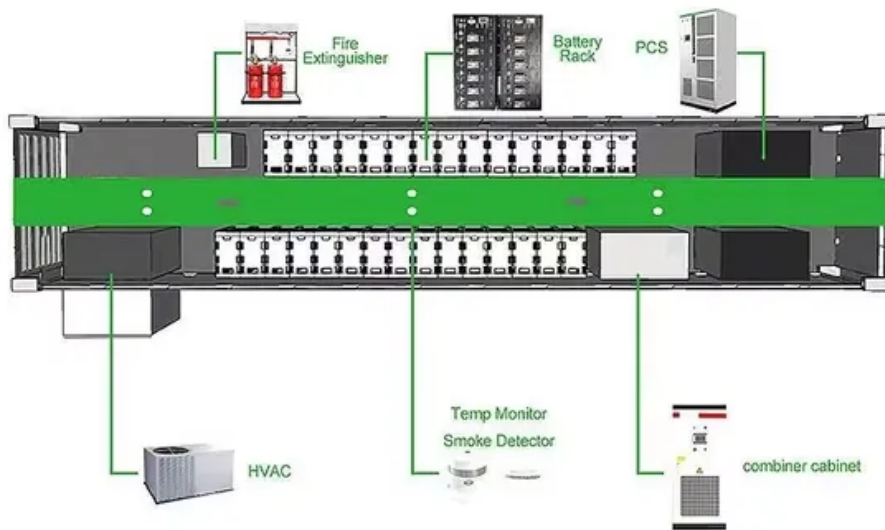

Israel smart power system sps 1000

Israel smart power system sps 1000

Smart Power Systems

If the electricity fails, the SPS takes over instantly, providing uninterrupted power to your connected electronics. AVAILABLE WITH LITHIUM IRON PHOSPHATE LIFEPO4 OR GEL BATTERIES
SPS-1000 (1000W)

Smart Power SPS-1000 Battery Backup Power Supply With

The Smart Power SPS-1000 Battery Backup Power Supply easily connects to a standard wall socket and is designed to instantly supply your home or workplace with electricity when your power goes off. *Courier delivery starts on 4th of November 2019 - Order now to ...

SPS 1000 ADV R2

Automatic switch between two single-phase AC power lines which, starting from two sine-wave current power lines, supplies output voltage to the load(s). The switching can be automatic or manual. Accessories

Smart Power SPS-1000 Battery Backup Power Supply With

The Smart Power SPS-1000 Battery Backup Power Supply easily connects to a standard wall socket and is designed to instantly supply your home or workplace with electricity when your ...