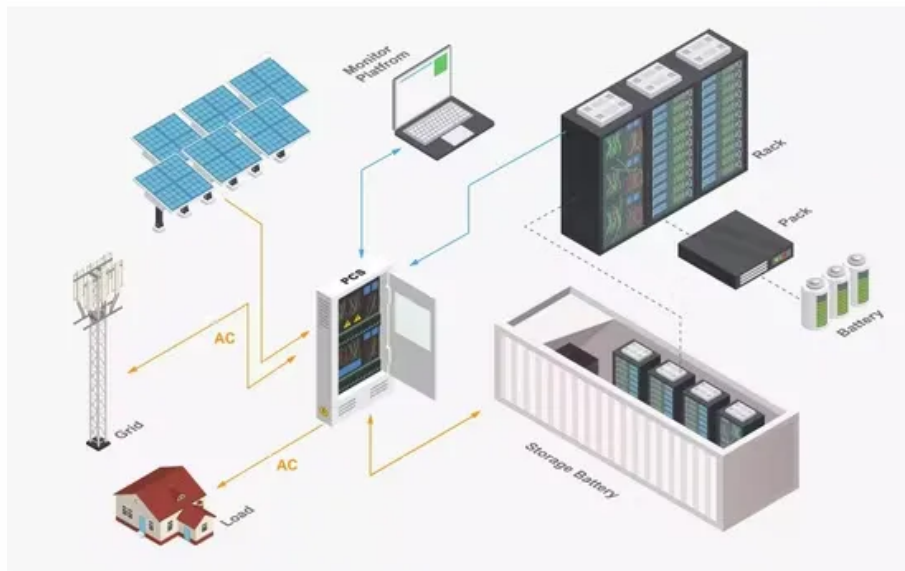

Jordan weslaco com

Jordan weslaco com

Jordan Dental, 415 S Airport Dr, Ste C, Weslaco, TX 78596, US

Jordan Dental is a dental clinic located in Weslaco, TX, dedicated to providing excellent dental care for the entire family. With a team of knowledgeable and friendly staff, they offer a range of ...