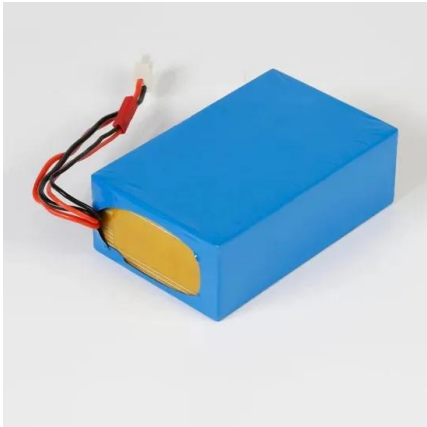

Keep track of

Solar Powered Satellite Asset Tracker

The SmartOne Solar is the next generation of Globalstar's industry-acclaimed SmartOne product line. While operating on one of the most modern and fastest satellite networks in the world and powered by the sun, this IoT device provides excellent remote monitoring and tracking capabilities. The SmartOne Solar's NiMH rechargeable batteries deliver

High Voltage Solar Battery