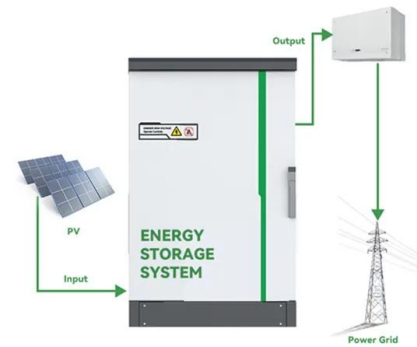

Luxembourg