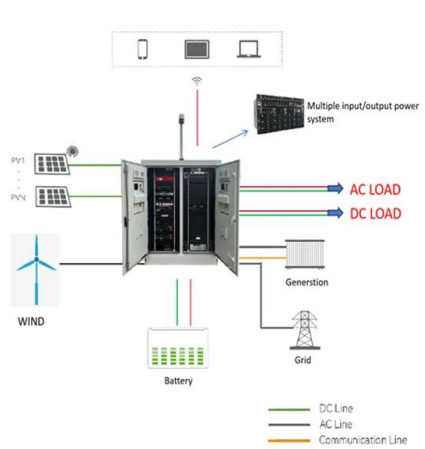

3T, 10T et 5P : comparatif et avis sur les batteries Enphase

Petite dernière proposée par Enphase, la batterie IQ 5P est un système tout-en-un fonctionnant en courant alternatif, ce qui en fait la batterie la plus puissante actuellement proposée par le fabricant. L'IQ battery 5P dispose d'une capacité d'énergie utilisable de 5,0 kWh et intègre 6 micro-onduleurs, formant un réseau délivrant une puissance de sortie continue de ...

Enphase IQ Battery 5P AC-gekoppeld 5 kWh

Ben je op zoek naar Enphase IQ Battery 5P AC-gekoppeld 5 kWh? Wij hebben Enphase IQ Battery 5P AC-gekoppeld 5 kWh of een goed alternatief altijd op voorraad. Grote voorraad Alle prijzen btw vrij. Gratis verzending vanaf EUR3.000. De beste prijs bevestigingsmateriaal. Annuleren +31 352057370