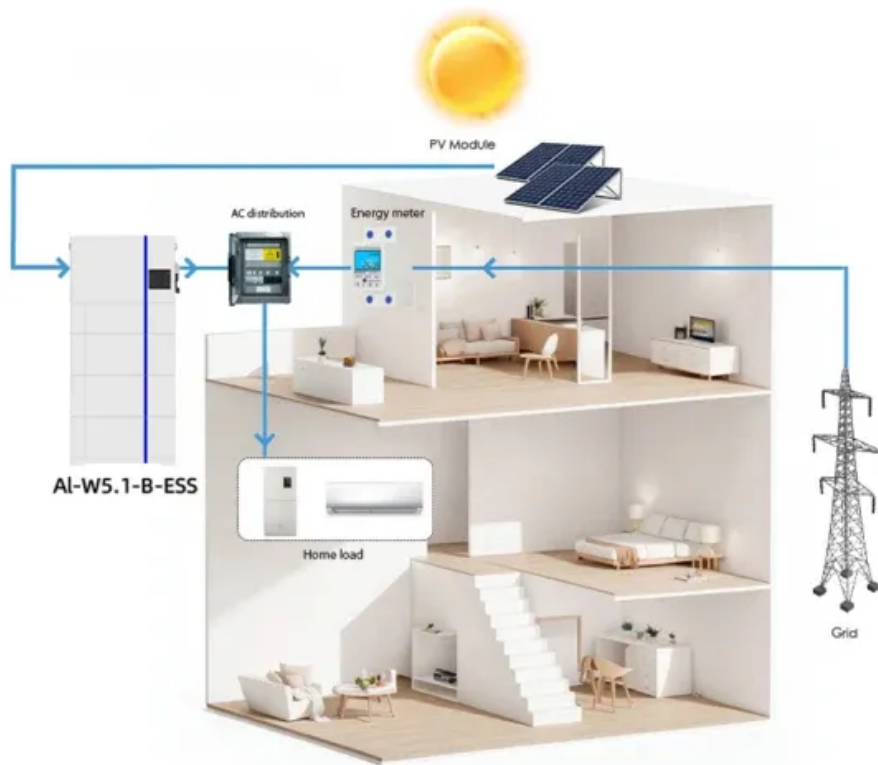

Nepal omega solar panel

SMART GRID & HOME

Nepal omega solar panel

Residential Package (Home System)

Swogun Energy's Solar Home System is a solution for family lacking lighting in urban areas of Nepal. These systems are designed with with solar panels of various wattage: 10, 20, 30,35, 40, 50, 60, 80, 120, 150 or 175 watts. The systems also include deep cycle batteries, charge controllers, lamps/lightbulbs and the installation materials.

Mono Crystal Solar Panel

The Structure of Solar Modules - Cell. The hi-efficiency of mono and poly solar cells ensure adequate power for panels. - Glass. Low-iron tempered glass,3.2mm thickness with higher reflectivity. - EVA. Higher transmission rate,antioxidant capacity and temperature resistance,no expansion or contraction. - Back film