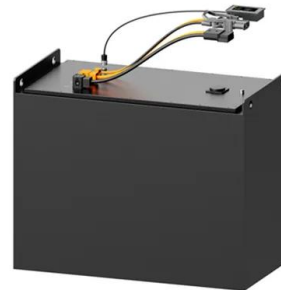

companies in Nepal that undertake solar panel installation, including rooftop and standalone solar systems.

LIQUID COOLING ENERGY STORAGE SYSTEM

EMS real-time monitoring
No container design
flexible site layout

Cycle Life
≥8000

Nominal Energy
200kwh

IP Grade
IP55

Buy Solar Panel for Home Online at Best Price [2024]-UltraTec

Ultra Group Nepal offers high-quality and durable Solar Panels, converting solar radiation into electricity. They provide poly-crystalline and mono-crystalline modules for on-grid and off-grid applications, certified by international standards.

About Lotus

Lotus supplied Solar Electric Fencing System to NTNC/ USAID/ Hario Ban Program in Kanchanpur and Gorkha District and other facilities in Nepal. Solar electric fencing system is useful to protect humans and wild animals, including elephant, rhinos, bears, around National Parks; and to protect crops from animals.

Sunshine Energy Pvt. Ltd.

We import and distribute range of solar products to various establishment throughout Nepal. Solar Technology. We have been installing Solar Home Systems (SHS), Hybrid Solar PV systems (HSS), Institutional Solar PV systems (ISPS), Solar PV Water Pump Systems (SWPS), Solar PV Vaccine Refrigerator, Solar Fencing at different places across our nation.