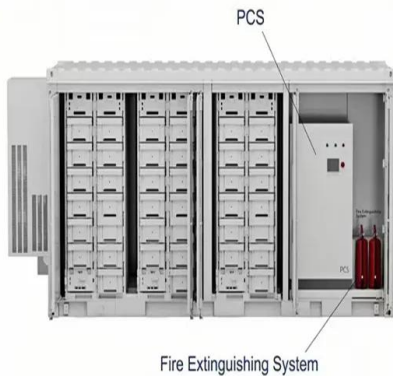

systems offer ultra-long lifespan, exceptional energy efficiency, intelligent operation and maintenance, and comprehensive safety features, bringing new cost-saving and efficiency-enhancing advancements to the