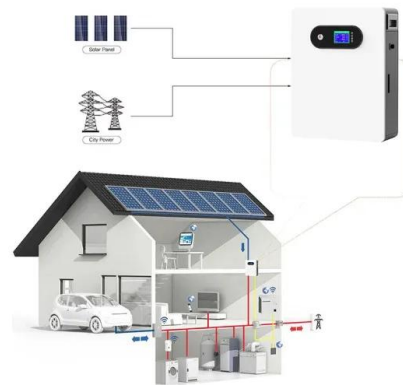

Solar PV Battery Storage: Maximizing the Benefits of Feed In Tariff

Inverter compatibility: Your battery must be compatible with your solar inverter. Installation cost: The cost of installing a solar PV battery storage system can vary depending on the size and type of system you choose.

Norfolk Island Electricity System Improvements and

This project addressed the island's reliance on expensive and environmentally damaging diesel generation by transitioning to a sustainable solar

and battery storage solution. Key Deliverables: Dynamic pricing model: Integration of a dynamic pricing model that incentivises residents to utilise solar power during peak production times

Livoltek ESS, 5KW hybrid inverter, 10kWh Battery

The Livoltek All-in-One ESS, 5KW hybrid inverter, 10kWh LFP Battery goes beyond just storing solar energy. It incorporates intelligent features to maximize efficiency, safety, and user control. Here's a closer look at these functionalities: Smart Energy Management:

Tesla Powerwall & Gateway Inverter in Norfolk , Aspect-e

Integrated inverter for easy connection to existing grid or solar system. Adaptable installation options, including indoor and outdoor mounting. Ability to reduce electricity costs through self-generation and backup energy storage. Package Includes. 1 x Tesla Powerwall AC Powerwall 13.5kWh Li-Ion battery; 1 x Tesla Gateway AC Connection Box