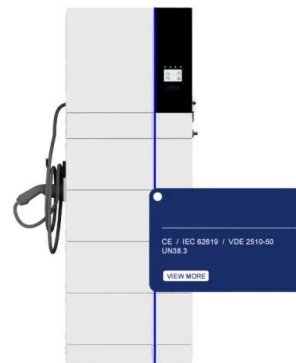

Tesla Powerwall 3 Norfolk

The integrated inverter in the Powerwall 3 enhances the efficiency of the overall solar and battery system, allowing for a more streamlined energy management process. The Powerwall 3 provides more power compared to previous models, offering higher power output and energy efficiency, which allows for better energy management and reliability