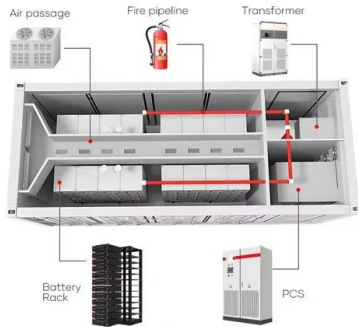

GivEnergy Gen3 - 3.6kW Hybrid with 5.2kWh Battery Package