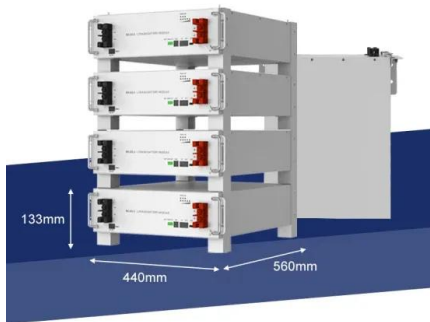

North Korea hoppecke battery