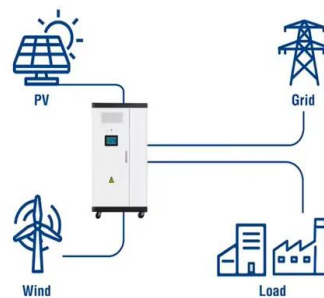

Utility-Scale ESS solutions