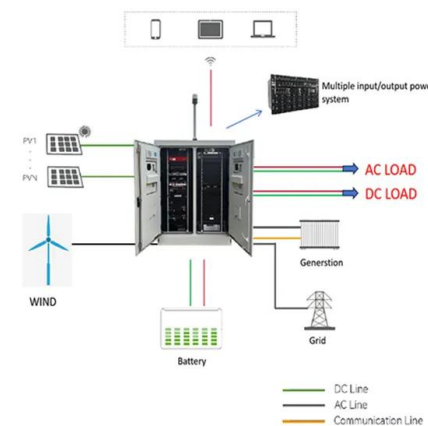

Solpalux

Solpalux is your trusted partner for solar panel installation in Luxembourg. We provide tailored solutions for residential and commercial clients, ensuring energy independence and sustainability. Experience quality and efficiency with our innovative solar energy solutions.